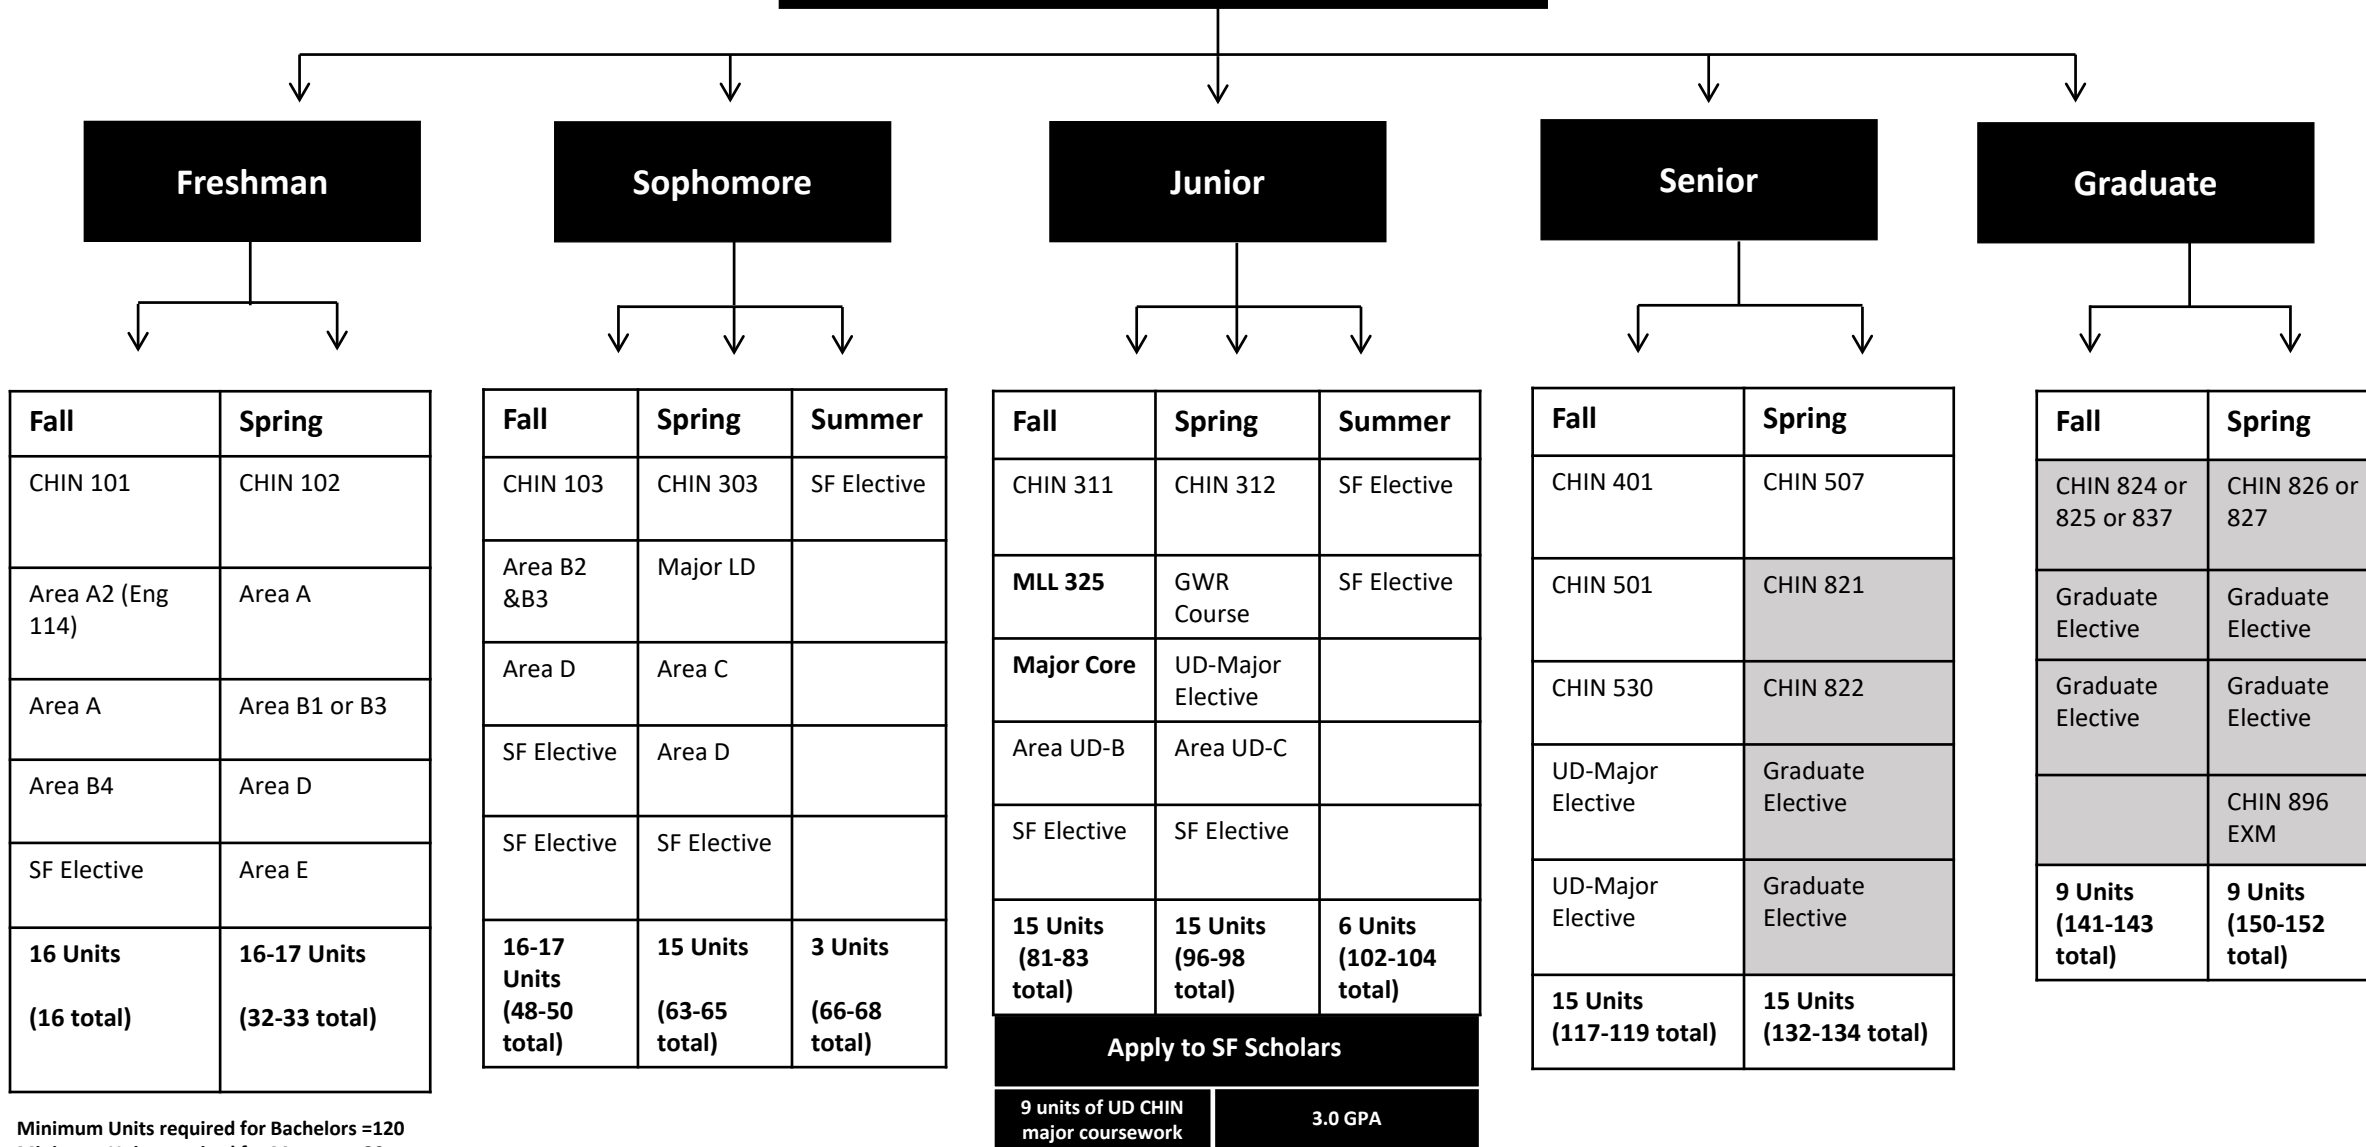

Bold= must take courses & pass before applying

Shaded = Graduate Level

SF State Scholars *Tentative* Chinese Roadmap

****Students must meet with their advisor prior to registering for courses. This roadmap is designed for general planning ONLY! Roadmaps for more than 5 years plan may vary please consult with your department.**

Minimum Units required for Bachelors =120
Minimum Units required for Masters = 30