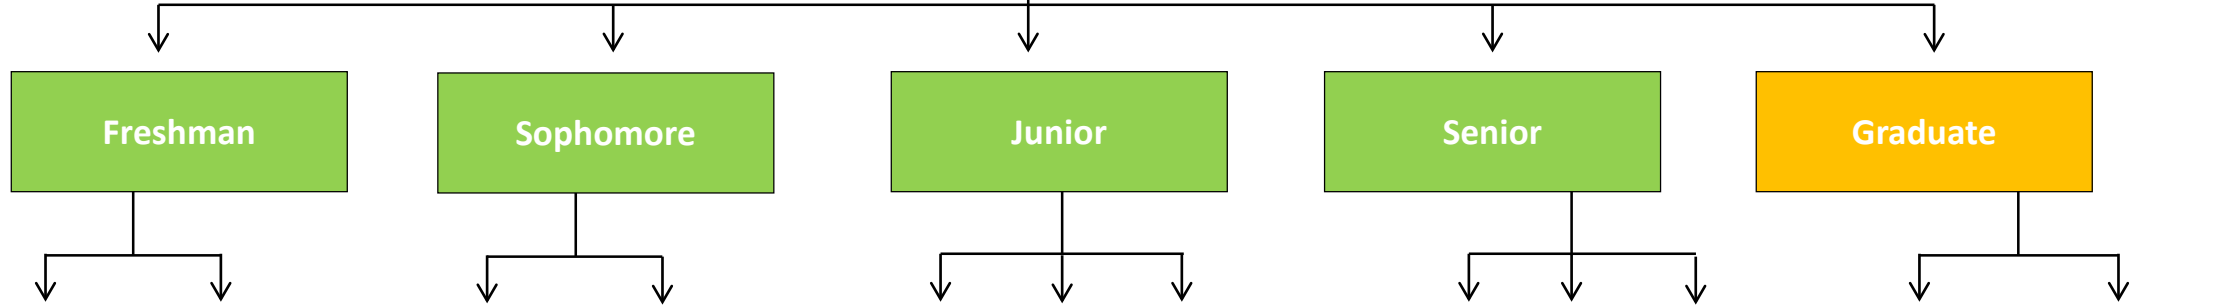

**Bold= must take courses
& pass before applying**

**Green= Undergraduate courses
Orange= Graduate Courses**

SF State Scholars *Tentative* Design (BSID) Roadmap

****Students must meet with their advisor prior to registering for courses. This roadmap is designed for general planning ONLY! Roadmaps for more than 5 years plan may vary please consult with your department.**

Fall	Spring
ENG 114	ECON 101
Area A	PHYS 101
Area B4	Area A
Area C	Area C
SF Elective	Area E
15 Units (15 total)	15 Units (30 total)

Fall	Spring
Area B2+B3	Area C
Area D	Area D
SF Elective	SF Elective
SF Elective	SF Elective
SF Elective	DES 222 or DES 220
13 Units (43 total)	15 Units (58 total)

Fall	Spring	Summer
DES 305	DES 300	UD-B
DES 322	DES 320	DES 420 or DES elective
DES 200	DES 321	UD-C
DES 356	DES 324GW	
DES 370	Major Elective	
MKTG 431		
14 Units (72 total)	15 Units (87 total)	9 Units (96 total)
Apply to SF Scholars		
80 Units (GE Requirements)		3.0 GPA