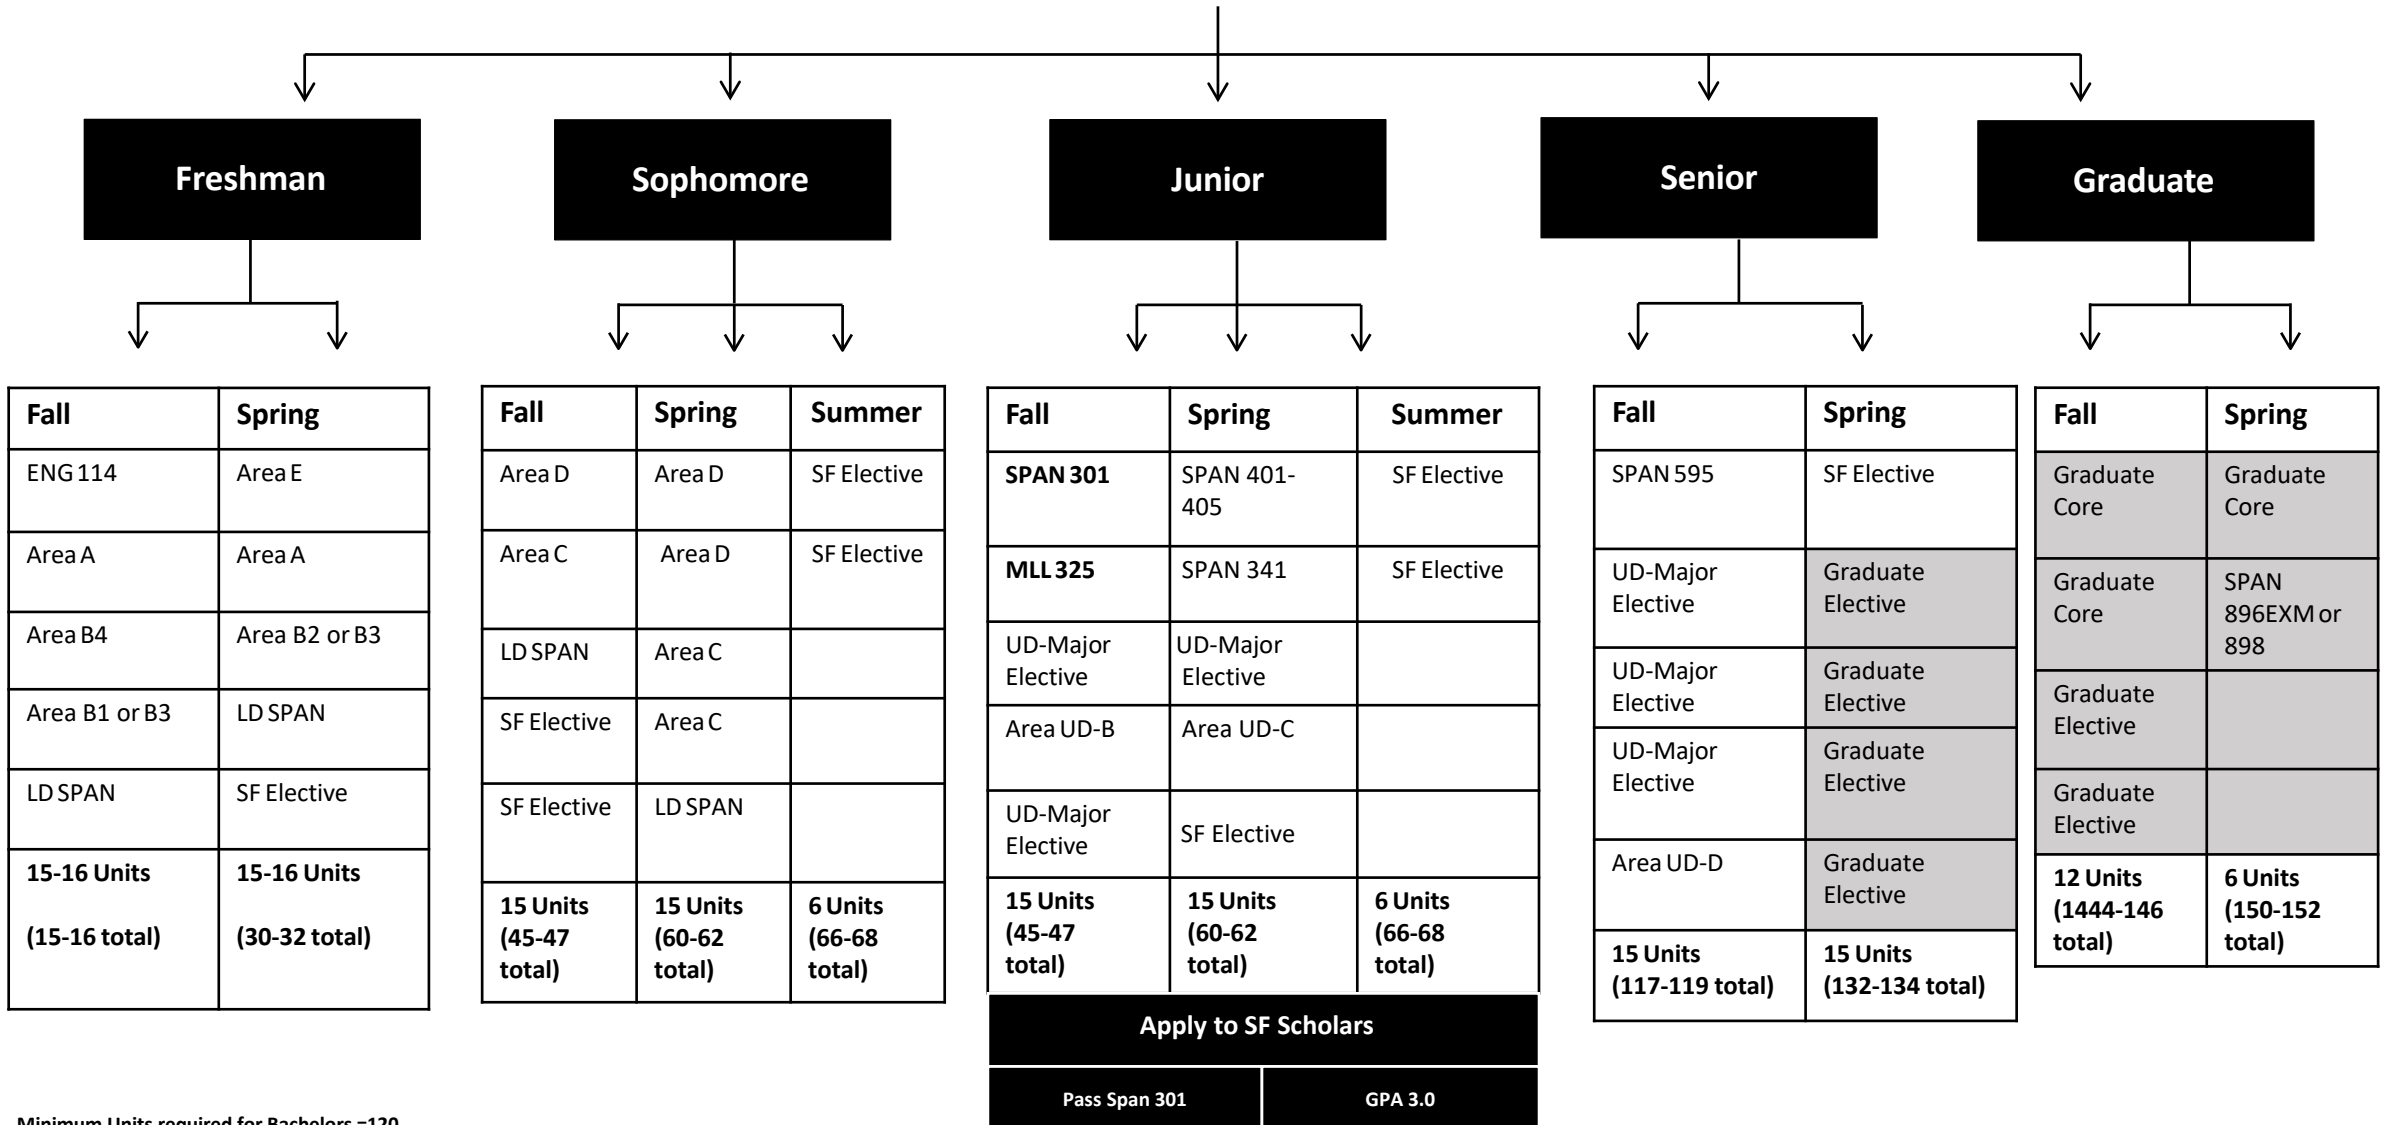

Bold= must take courses
& pass before applying

Shaded = Graduate Level

SF State Scholars *Tentative* Spanish Roadmap

**Students must meet with their advisor prior to registering for courses. This roadmap is designed for general planning ONLY! Roadmaps for more than 5 years plan may vary please consult with your department.

Minimum Units required for Bachelors =120
Minimum Units required for Masters = 30