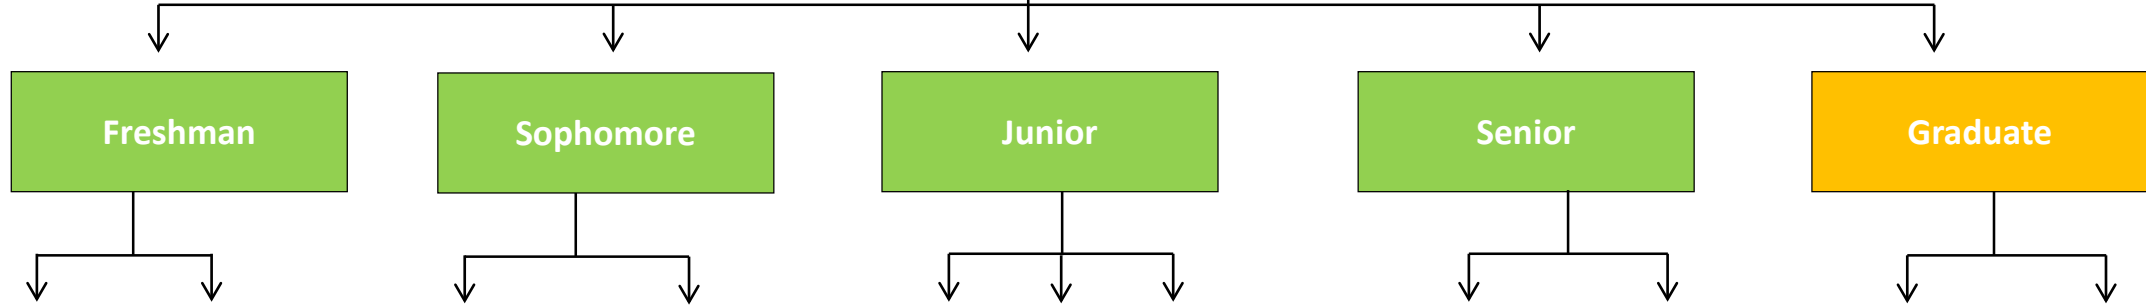

**Bold= must take courses
& pass before applying**

**Green= Undergraduate courses
Orange= Graduate Courses**

SF State Scholars *Tentative* Women & Gender Studies Roadmap

****Students must meet with their advisor prior to registering for courses. This roadmap is designed for general planning ONLY! Roadmaps for more than 5 years plan may vary please consult with your department.**

Fall	Spring
ENG 114	Area A
Area A	Area B1+ B3
Area B4	Area C
Area D	Area E
WGS 200	SF Elective
15 Units (15 total)	15-16 Units (30-31 total)

Fall	Spring
WGS 300GW	Major Elective
Area B2+B3	Major Elective
Area C	Area C
Area D	SF Elective
SF Elective	SF Elective
15-16 Units (45-47 total)	15 Units (60-62 total)

Fall	Spring	Summer
Major Elective	Major Elective	SF Elective
Major Elective	Major Elective	SF Elective
Area UD-B	SF Elective	
SF Elective	SF Elective	
SF Elective	Area UD-C	
15 Units (75-77 total)	15 Units (90-92 total)	6 Units (96-98 total)
Apply to SF Scholars		
80 Units (GE Requirements)		3.0 GPA