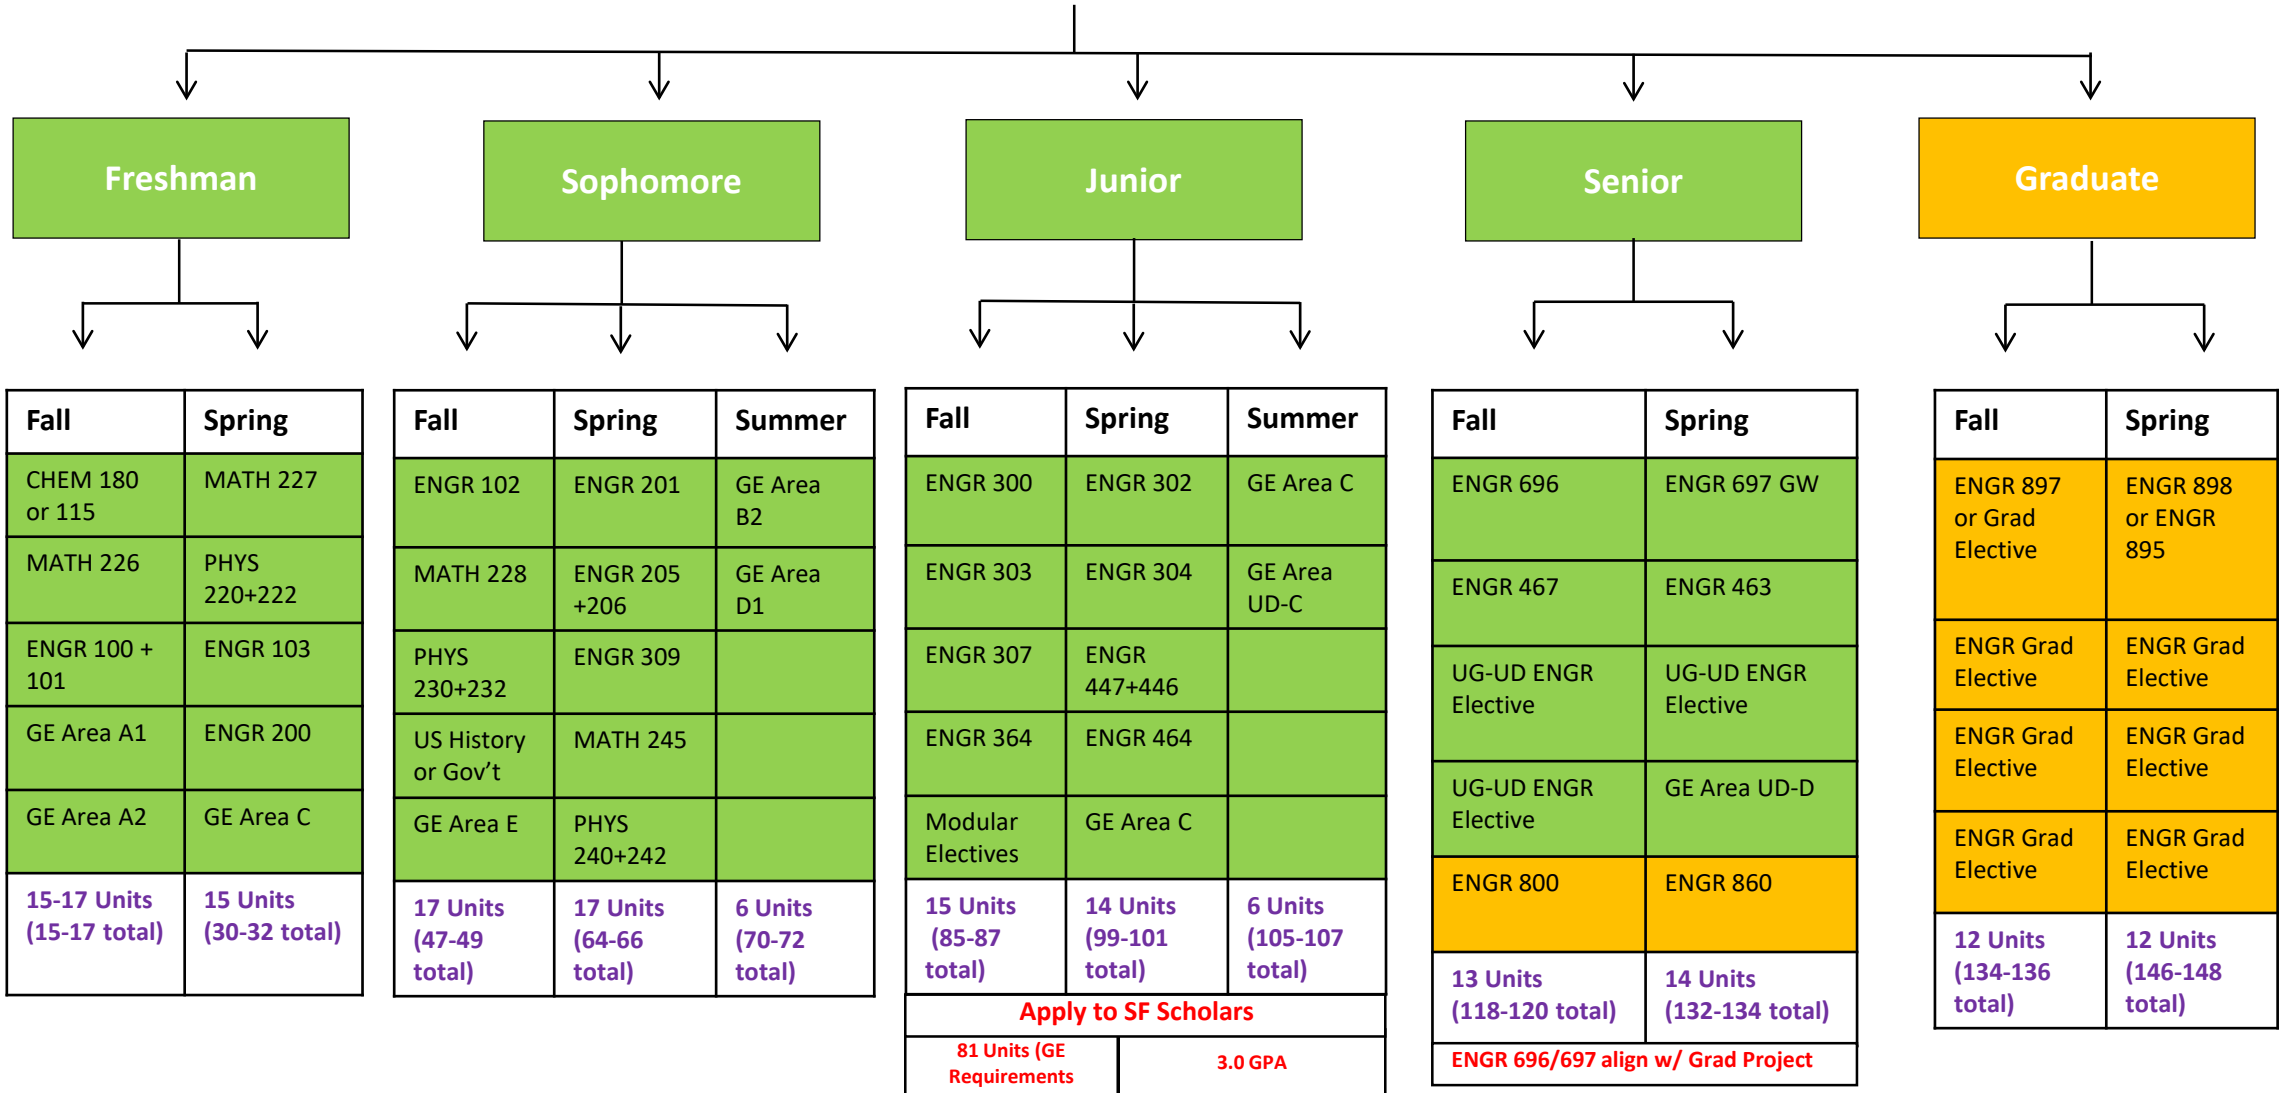

SF State Scholars

Tentative Mechanical Engineering Roadmap

**Students must meet with their advisor prior to registering for courses. This roadmap is designed for general planning ONLY! Roadmaps for more than 5 years plan may vary please consult with your department.

Bold= must take courses & pass before applying

Green= Undergraduate courses
Orange= Graduate Courses

Minimum Units required for Bachelors =127
Minimum Units required for Masters = 30