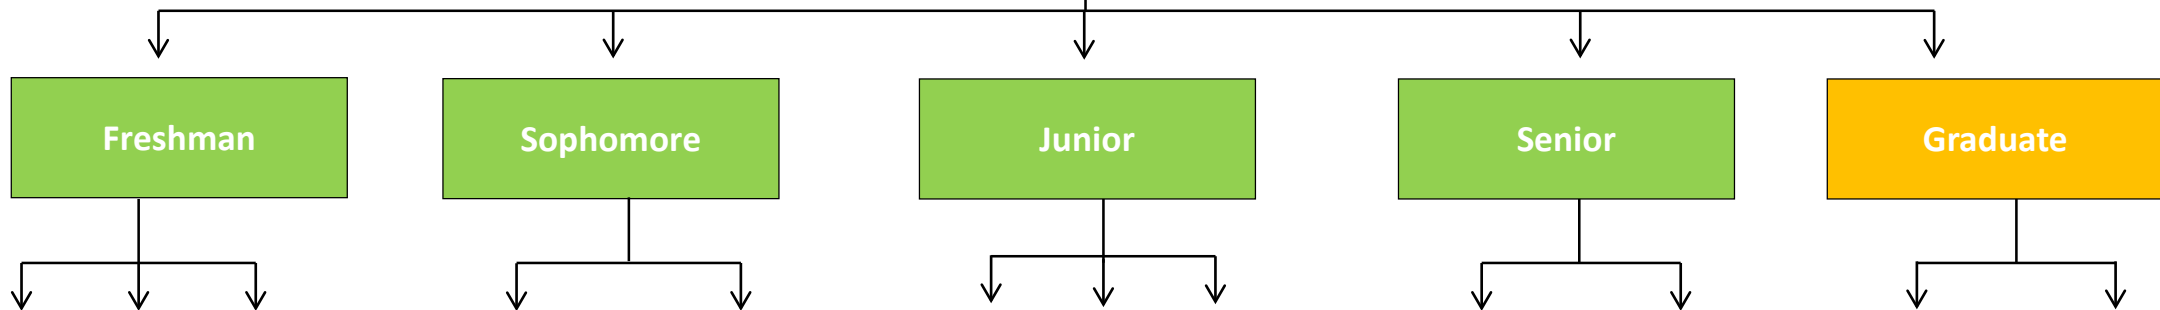

Green: Undergraduate Courses
Orange= Graduate Courses

SF State Scholars

Tentative Latina/o Studies & Ethnic Studies

**Students must meet with their advisor prior to registering for courses. This roadmap is designed for general planning ONLY! Roadmaps for more than 5 years plan may vary please consult with your department.

Fall	Spring	Summer
LTNS 215	GE A1 or GE 3	SF Elective
GE A1 or A3	GE A4	SF Elective
GE A2	GE B1 & B3	
GE C1	GE C1 OR C2	
GE D1	SF Elective	
15 Units (15 total)	15-16 Units (30-31 total)	6 Units (36-37 total)

Fall	Spring
GE B2 & B3	GE B4
GE C3	GE D2 OR D3
GE D2 & D3	SF Elective
SF Elective	SF Elective
SF Elective	SF Elective
	SF Elective
15-16 Units (51-53 total)	18 Units (69-71 total)
Apply to SF Scholars	
12 LTNS Units	3.0 GPA

Fall	Spring	Summer
ETHS 300 GW	LTNS 680	SF Elective
LTNS 410	GE UD-B	SF Elective
LTNS 435	GE UD-C	
Major Elective	UD major Elective	
GE UD-D	UD major Elective	
15 Units (84-86 total)	15 Units (99-101 total)	6 Units (105-107 Units)

Fall	Spring
Major History Course	Major Behavioral and Social Science Course
Major Arts and Humanities Course	Major Behavioral and Social Science Course
AAS 800	Major Elective
AFRS 705	AIS 701
ETHS 710	ETH 720
15 Units (120-122 total)	15 Units (135-137 total)

Fall	Spring
ETHS 750 or ETHS 885	ETHS 895 or ETHS 898
ETH 820	LTNS 707
Grad Emphasis	
9 Units (144-146 total)	6 Units (150-152 total)

Minimum Units required for Bachelors =120
Minimum Units required for Masters = 30