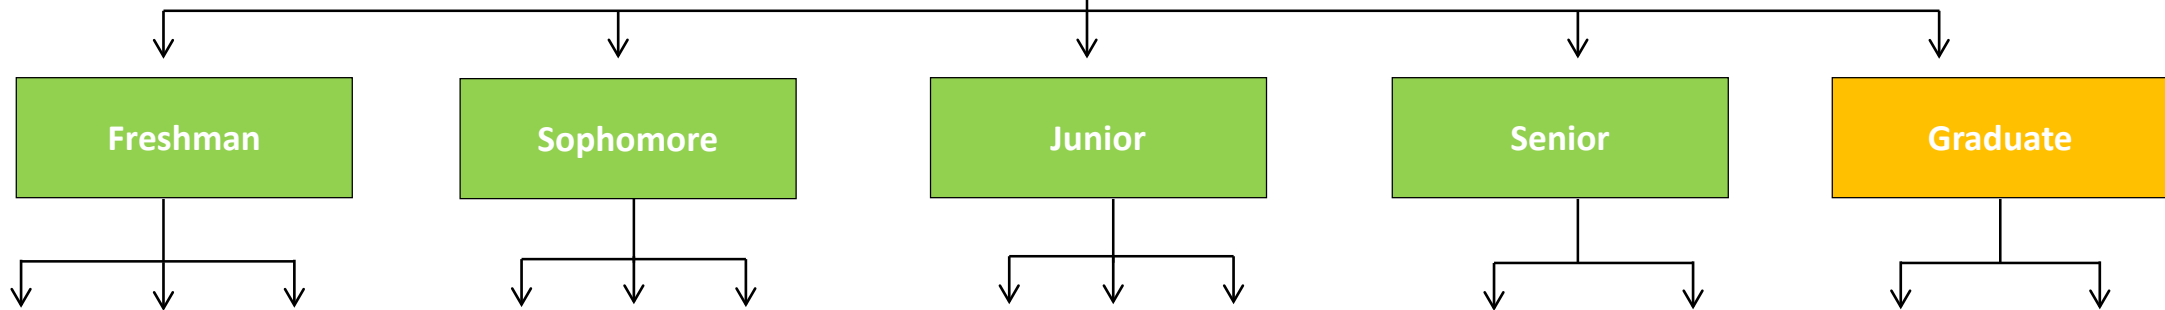

# SF State Scholars \*Tentative\* Africana Studies & Ethnic Studies Roadmap

**\*\*Students must meet with their advisor prior to registering for courses. This roadmap is designed for general planning ONLY! Roadmaps for more than 5 years plan may vary please consult with your department.**