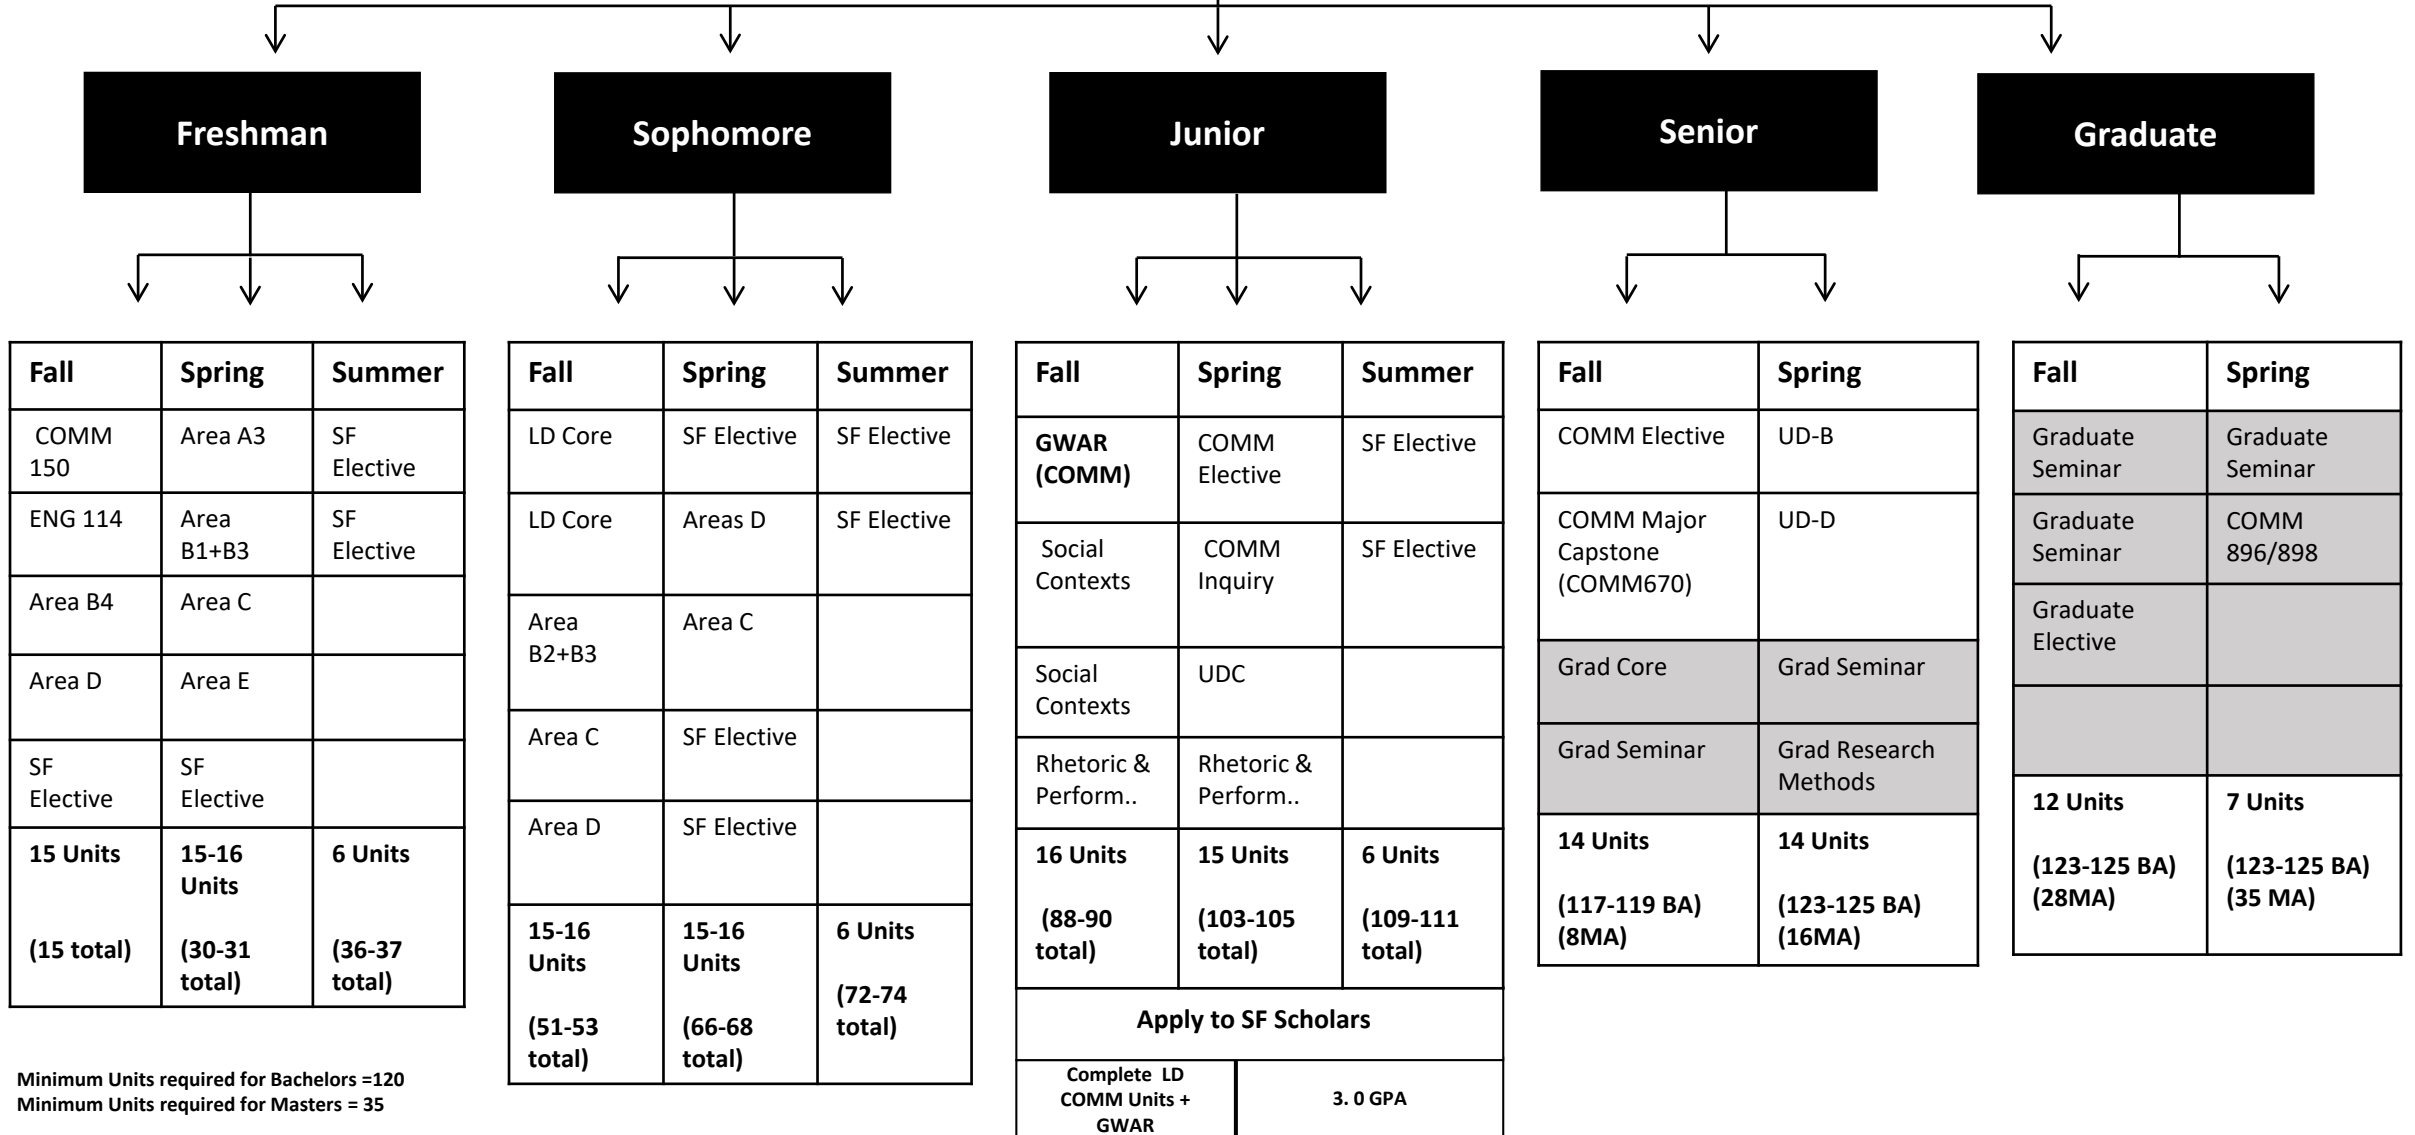

Bold= must take courses & pass before applying

SF State Scholars *Tentative* Communication Studies Roadmap

****Students must meet with their advisor prior to registering for courses. This roadmap is designed for general planning ONLY! Roadmaps for more than 5 years plan may vary please consult with your department.**

Shaded= Graduate Courses

Minimum Units required for Bachelors =120
Minimum Units required for Masters = 35