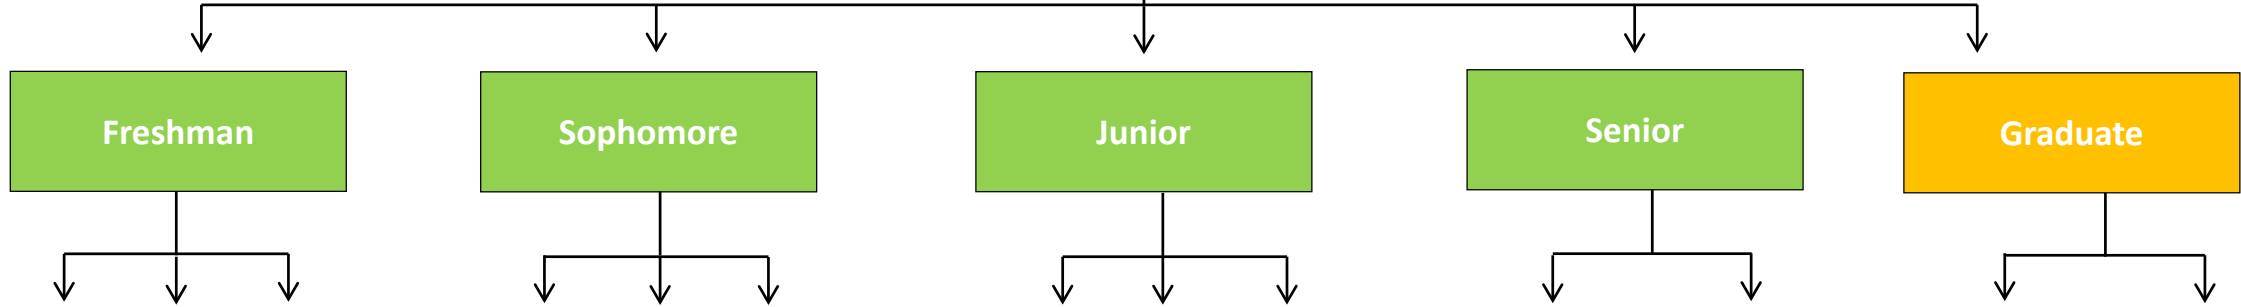

**Bold=** must take courses  
& pass before applying

Green= Undergraduate courses  
Orange= Graduate Courses

# SF State Scholars \*Tentative\* Comparative World Literature Roadmap

**\*\*Students must meet with their advisor prior to registering for courses. This roadmap is designed for general planning ONLY! Roadmaps for more than 5 years plan may vary please consult with your department.**

Fall	Spring	Summer
Core major	Area A	SF Elective
ENG 114	Major Elective	SF Elective
Area A	Area B1+B3	
Area B4	Area D	
SF Elective	Area E	
<b>15 Units</b> <b>(15 total)</b>	<b>15-16 Units</b> <b>(30-31 total)</b>	<b>6 Units</b> <b>(36-37 total)</b>