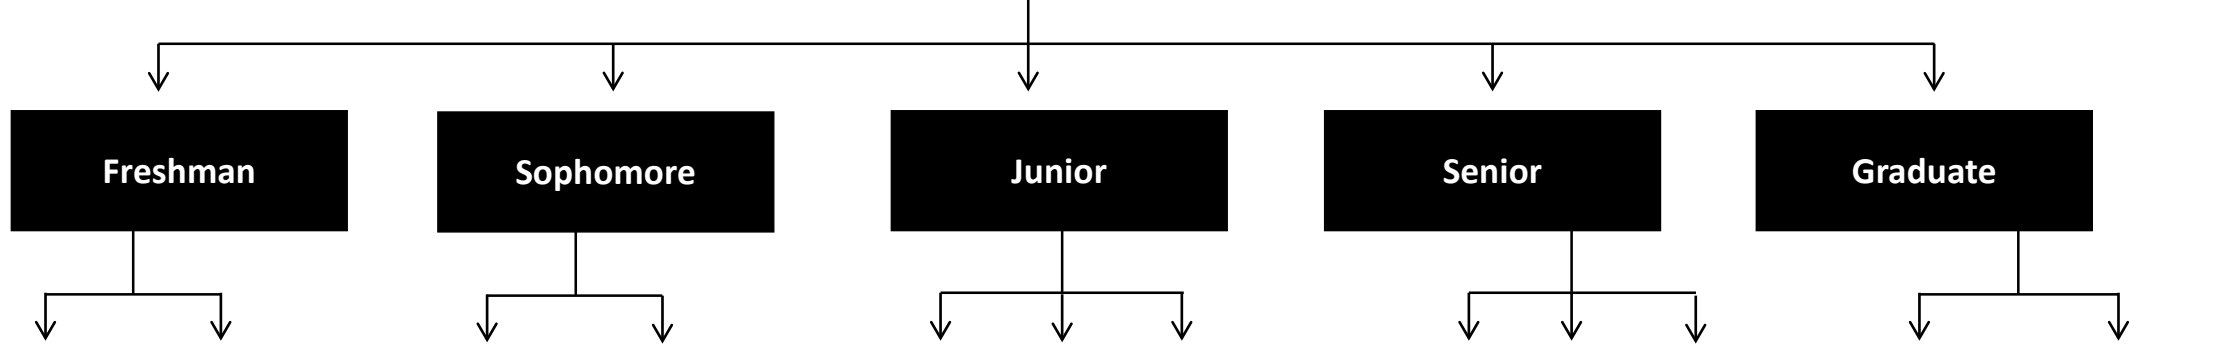

Shaded= Graduate Level Courses

**Students must meet with their advisor prior to registering for courses. This roadmap is designed for general planning ONLY! Roadmaps for more than 5 years plan may vary please consult with your department.

SF State Scholars *Tentative* Design (BSID) Roadmap

Fall	Spring
ENG 114	ECON 101
Area A	PHYS 101
Area B4	Area A
Area C	Area C
SF Elective	Area E
15 Units (15 total)	15 Units (30 total)

Fall	Spring
Area B2+B3	Area C
Area D	Area D
SF Elective	SF Elective
SF Elective	SF Elective
SF Elective	SF Elective
13 Units (43 total)	15 Units (58 total)

Fall	Spring	Summer
DES 305	DES 300	UD-B
DES 322	DES 320	DES 420
DES 323	DES 321	UD-C
DES 356	DES 324GW	
DES 370	Major Elective	
MKTG 431		
14 Units (72 total)	15 Units (87 total)	9 Units (96 total)
Apply to SF Scholars		
80 Units (GE Requirements)		3.0 GPA