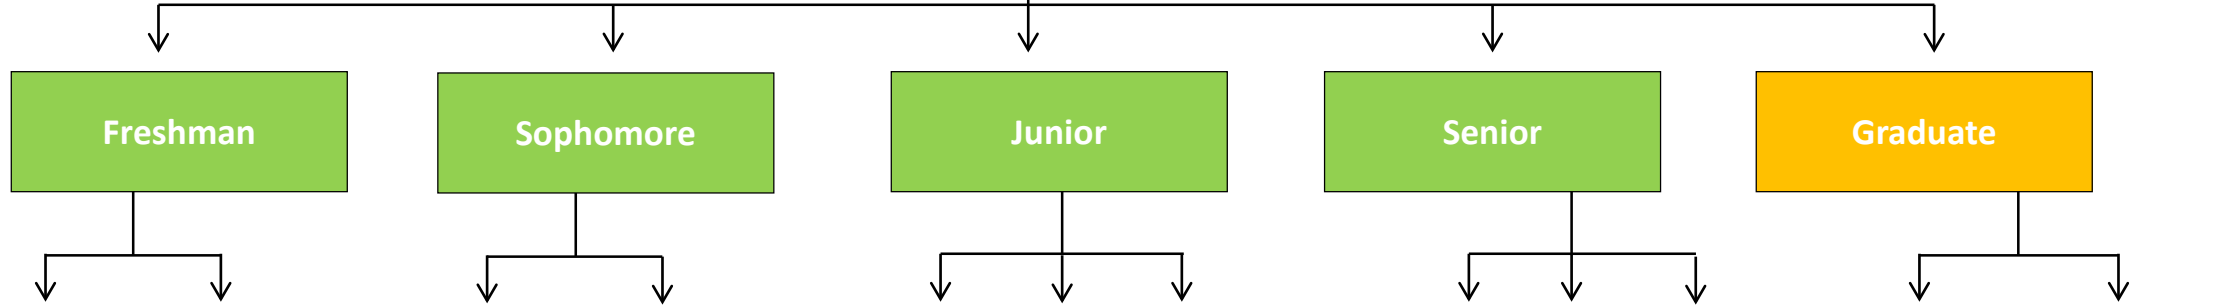

**Bold= must take courses
& pass before applying**

**Green= Undergraduate courses
Orange= Graduate Courses**

SF State Scholars *Tentative* Design (BSID) Roadmap

****Students must meet with their advisor prior to registering for courses. This roadmap is designed for general planning ONLY! Roadmaps for more than 5 years plan may vary please consult with your department.**

Fall	Spring
ENG 114	ECON 101
Area A	PHYS 101
Area B4	Area A
Area C	Area C
SF Elective	Area E
15 Units (15 total)	15 Units (30 total)

Fall	Spring
Area B2+B3	Area C
Area D	Area D
SF Elective	SF Elective
SF Elective	SF Elective
SF Elective	SF Elective
13 Units (43 total)	15 Units (58 total)

Fall	Spring	Summer
DES 305	DES 300	UD-B
DES 322	DES 320	DES 420
DES 323	DES 321	UD-C
DES 356	DES 324GW	
DES 370	Major Elective	
MKTG 431		
14 Units (72 total)	15 Units (87 total)	9 Units (96 total)
Apply to SF Scholars		
80 Units (GE Requirements)		3.0 GPA