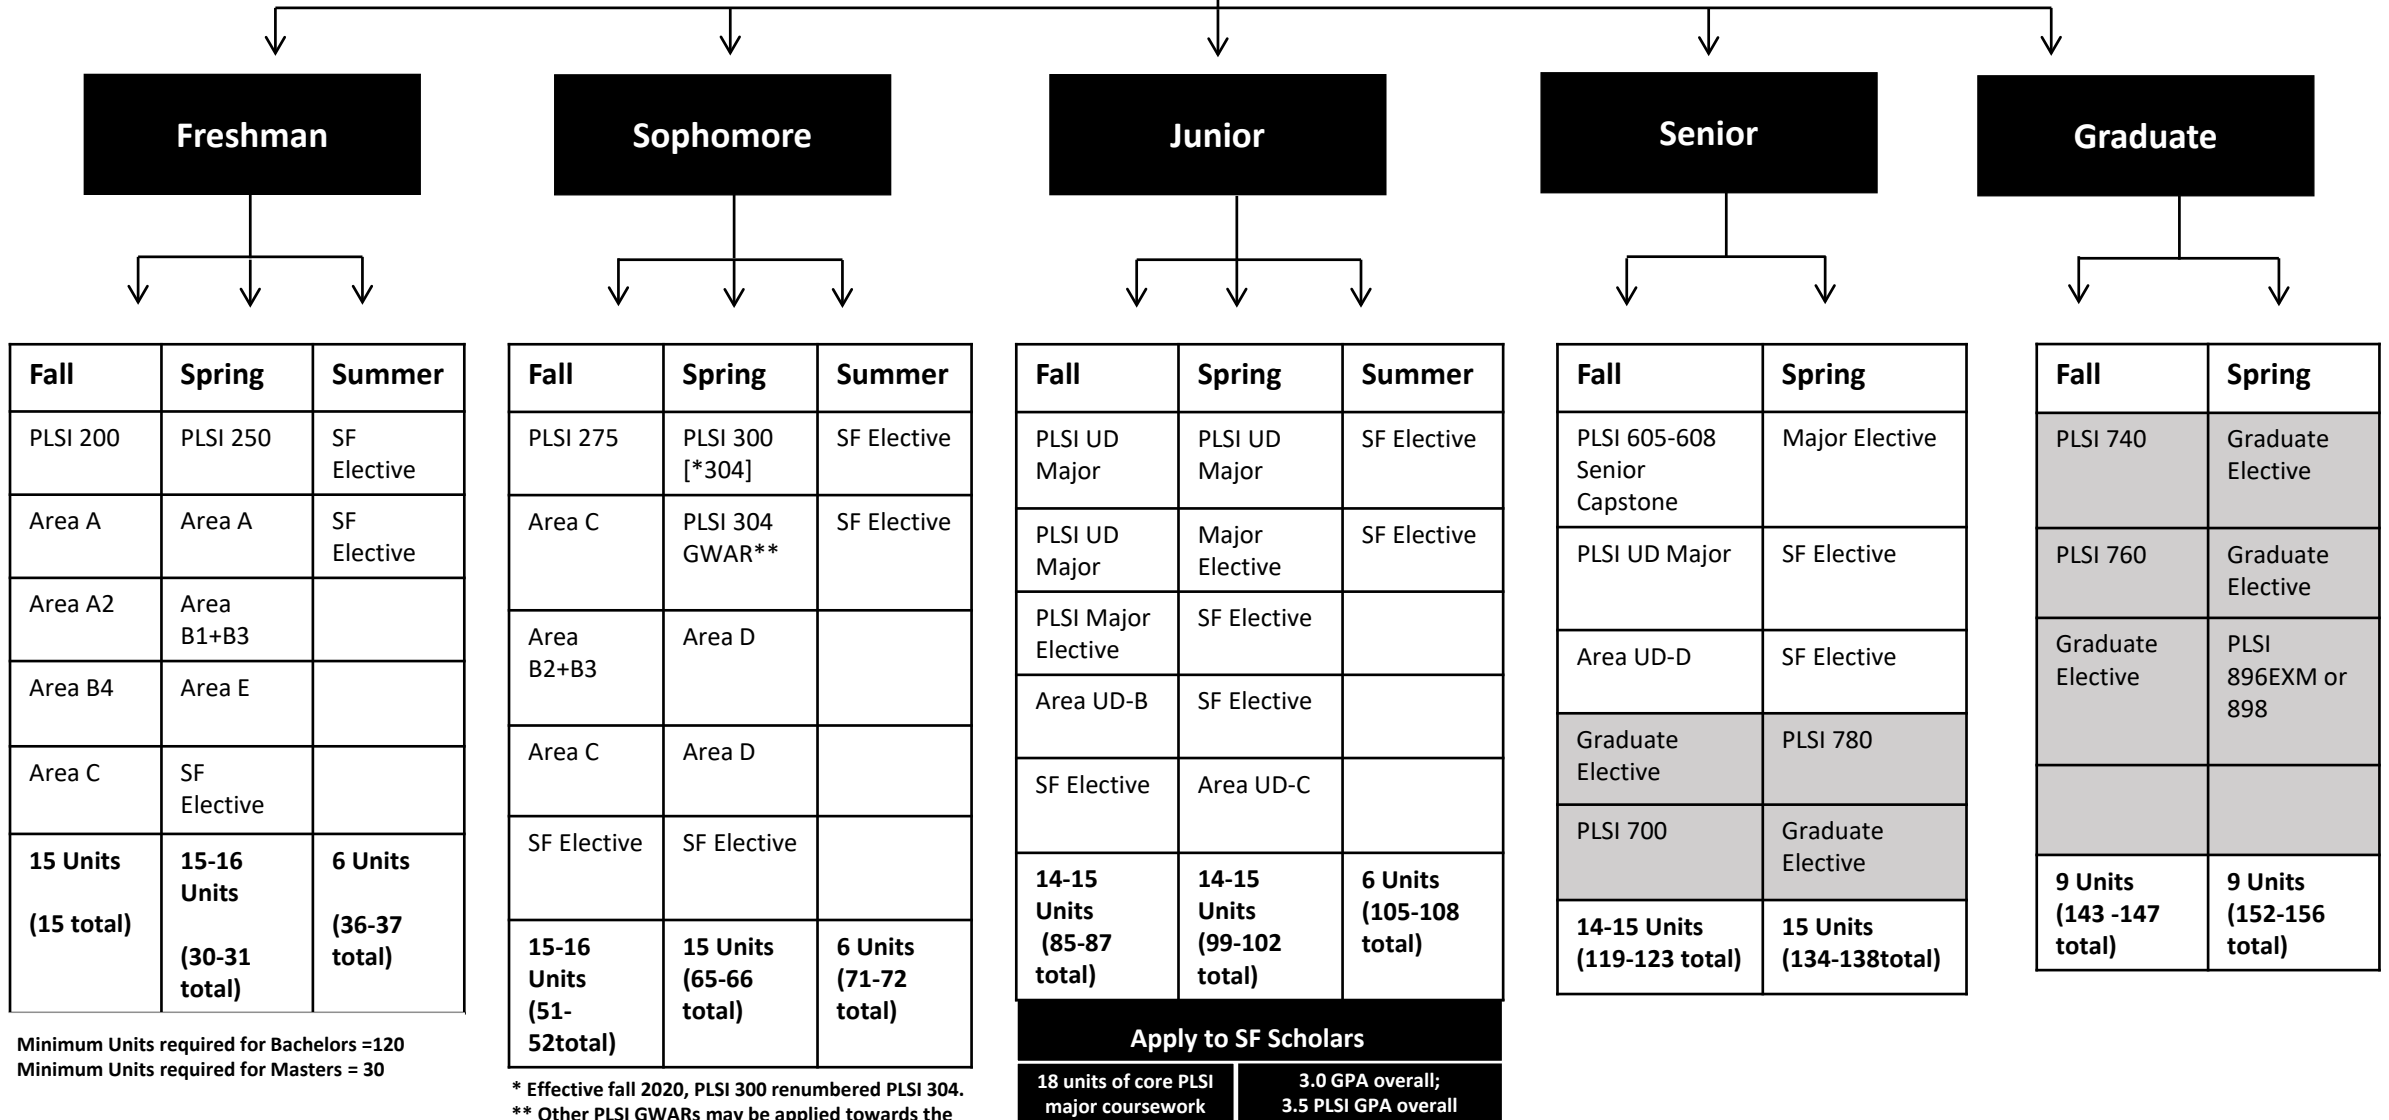

Apply to SF Scholars

| | |
|---|----------------|
| 18 units of core PLSI major coursework | 3.0 GPA |
|---|----------------|

Minimum Units required for Bachelors =120
Minimum Units required for Masters = 30

Bold= must take courses & pass before applying

Shaded = Graduate Level

SF State Scholars *Tentative* Political Science Roadmap (Prior to Fall 2020)

**Students must meet with their advisor prior to registering for courses. This roadmap is designed for general planning ONLY! Roadmaps for more than 5 years plan may vary please consult with your department.