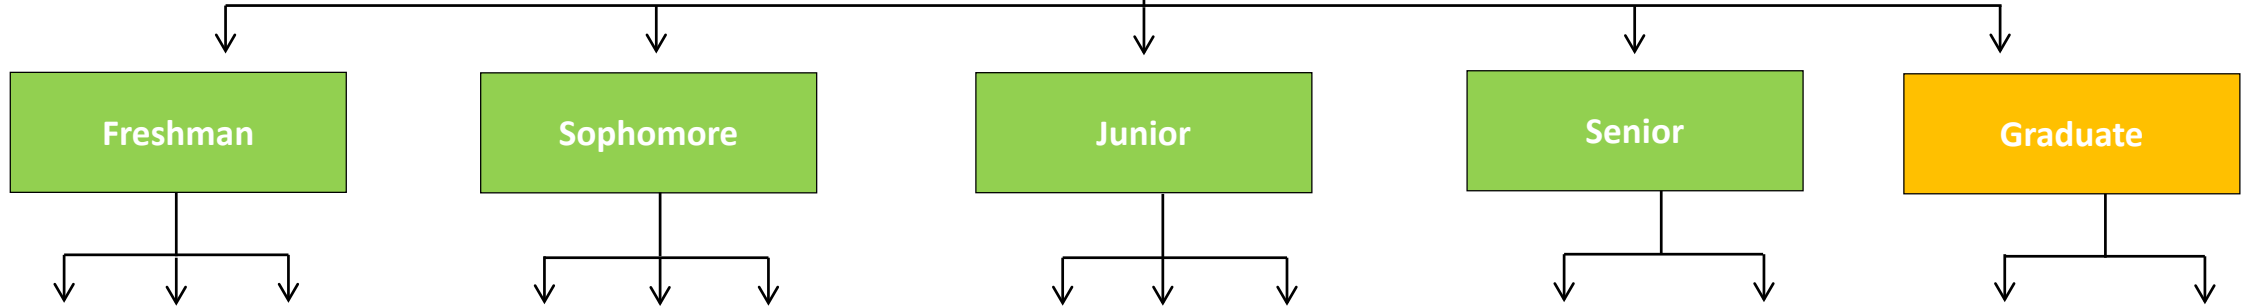

Bold= must take courses & pass before applying

Green= Undergraduate courses
Orange= Graduate Courses

SF State Scholars *Tentative* Political Science Roadmap

****Students must meet with their advisor prior to registering for courses. This roadmap is designed for general planning ONLY! Roadmaps for more than 5 years plan may vary please consult with your department.**

Fall	Spring	Summer
PLSI UD Major	PLSI UD Major	SF Elective
PLSI UD Major	Major Elective	SF Elective
PLSI Major Elective	SF Elective	
Area UD-B	SF Elective	
SF Elective	Area UD-C	
14-15 Units	14-15 Units	6 Units
(85-87 total)	(99-102 total)	(105-108 total)
Apply to SF Scholars		
18 units of core PLSI major coursework		3.0 GPA

Bold= must take courses & pass before applying

Green= Undergraduate courses
Orange= Graduate Courses

SF State Scholars *Tentative* Political Science Roadmap (Prior to Fall 2020)

****Students must meet with their advisor prior to registering for courses. This roadmap is designed for general planning ONLY! Roadmaps for more than 5 years plan may vary please consult with your department.**