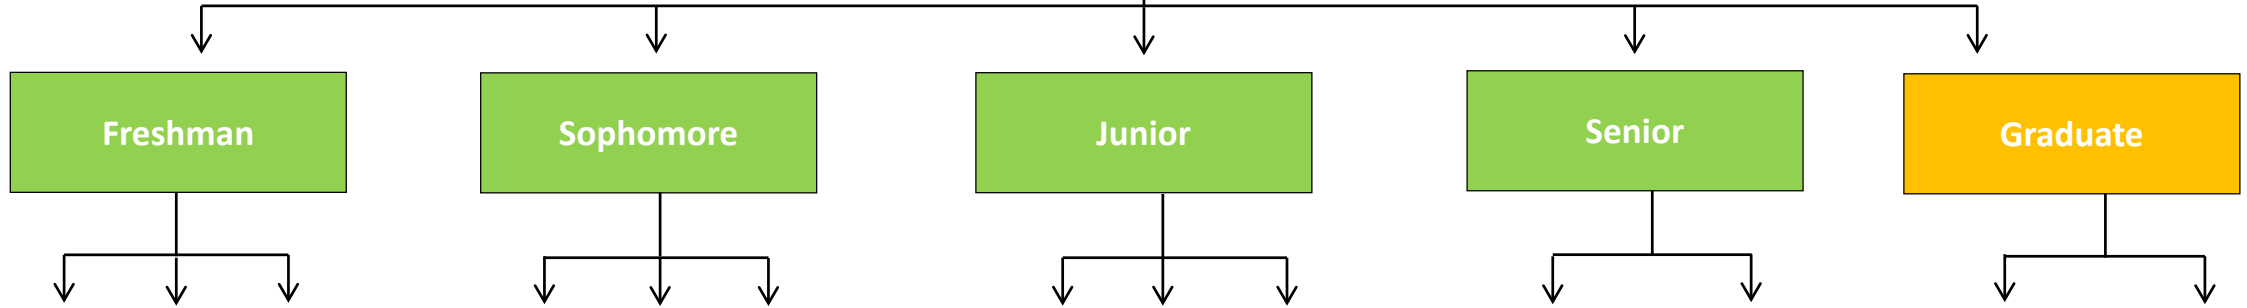

Bold= must take courses & pass before applying

Green= Undergraduate courses
Orange= Graduate Courses

SF State Scholars *Tentative* Political Science Roadmap

****Students must meet with their advisor prior to registering for courses. This roadmap is designed for general planning ONLY! Roadmaps for more than 5 years plan may vary please consult with your department.**

Bold= must take courses & pass before applying

Green= Undergraduate courses
Orange= Graduate Courses

SF State Scholars *Tentative* Political Science Roadmap (Prior to Fall 2020)

****Students must meet with their advisor prior to registering for courses. This roadmap is designed for general planning ONLY! Roadmaps for more than 5 years plan may vary please consult with your department.**