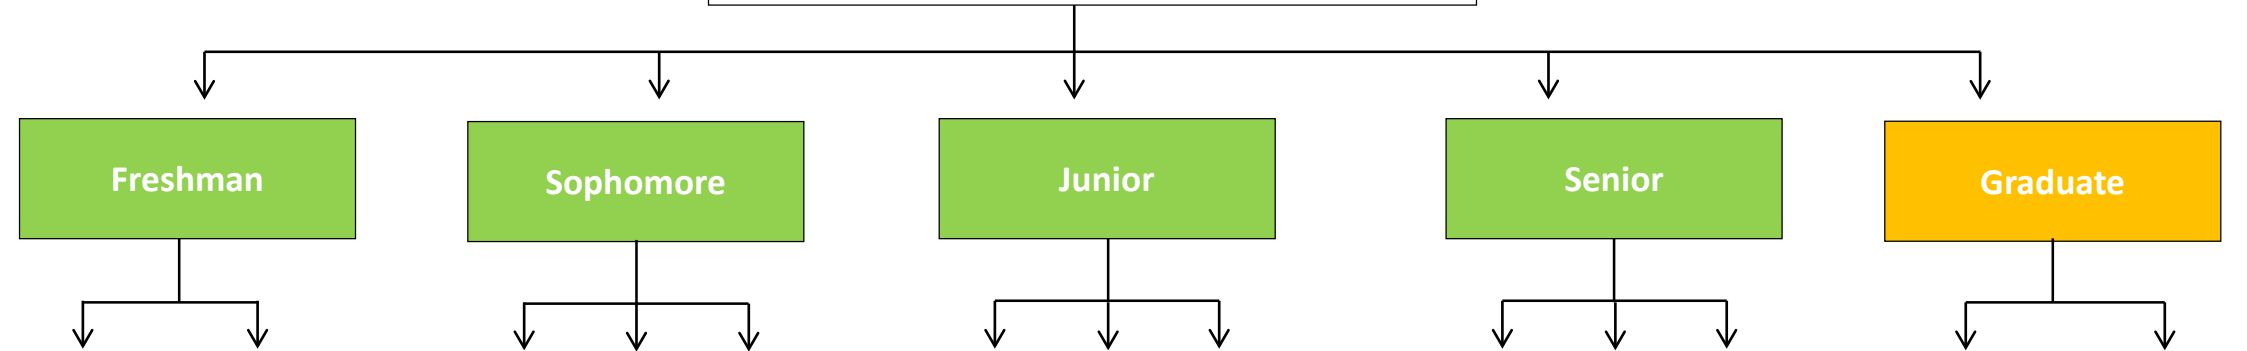

**Bold= must take courses  
& pass before applying**

**Green= Undergraduate courses  
Orange= Graduate Courses**

# SF State Scholars \*Tentative\* Psychology Roadmap

**\*\*Students must meet with their advisor prior to registering for courses. This roadmap is designed for general planning ONLY! Roadmaps for more than 5 years plan may vary please consult with your department.**