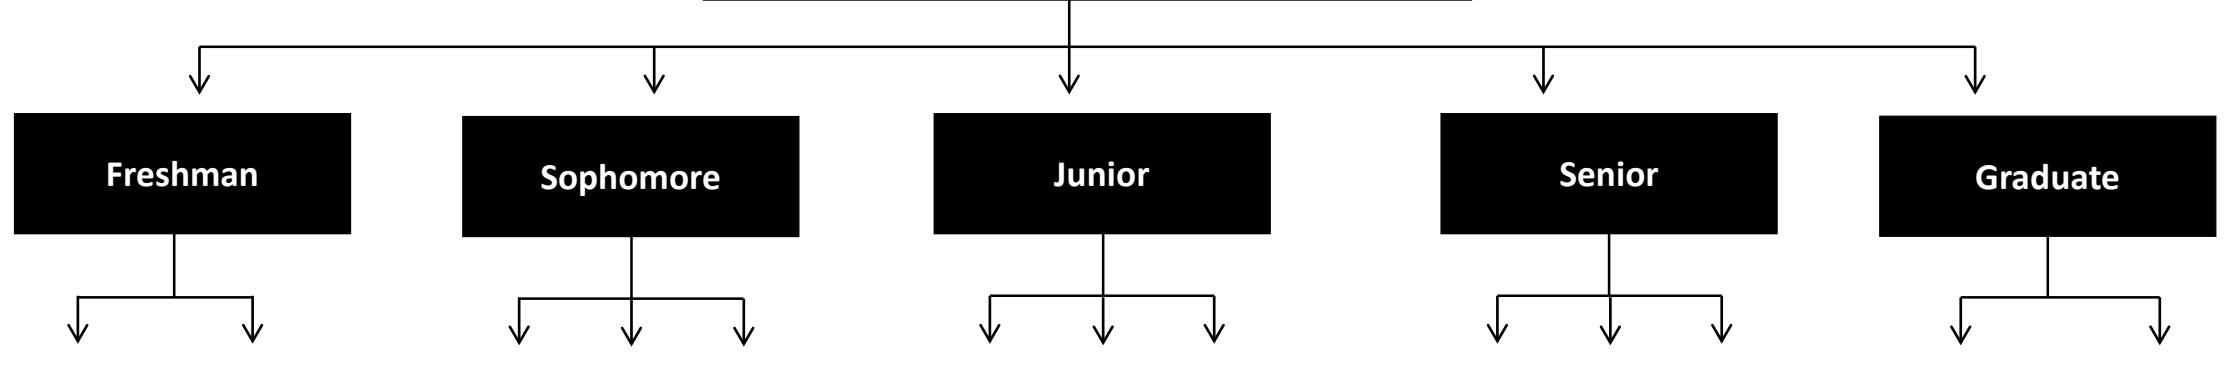

Shaded=Graduate Level

SF State Scholars *Tentative* Psychology Roadmap

****Students must meet with their advisor prior to registering for courses. This roadmap is designed for general planning ONLY! Roadmaps for more than 5 years plan may vary please consult with your department.**

Fall	Spring
ENG 114	Area A
Area A	Area B1+B3
Area B4	Area D
Area C	Area E
SF Elective	SF Elective
15 Units (15 total)	15-16 Units (30-31 total)

Fall	Spring	Summer
PSY 200	Area C	SF Elective
Area B2+B3	SF Elective	
Area C	SF Elective	
Area D	SF Elective	
SF Elective	SF Elective	
15-16 Units (45-47 total)	15 Units (60-62 total)	4 Units (64-66 total)

Fall	Spring	Summer
PSY 303	PSY 400	SF Elective
PSY 371	PSY 305	Major Elective (PSY 571)
UD-B	Area I Course	
UD-C	Area II Course	
UD-D	Area III Course	
SF Elective	SF Elective	
16 Units (80-82 total)	15 Units (95-97 total)	6 Units (101-103 total)

Apply to SF Scholars

80 Units (GE Requirements)	3.0 GPA
-----------------------------------	----------------

Fall	Spring	Summer
Major Elective	PSY 690	SF Elective
Area II Course	Major Elective	SF Elective
Area III Course	PSY 772	
PSY 730	PSY 891	
PSY 770	PSY 839	
PSY 839	PSY 799	
16 Units 7 Grad (117-119 total)	14 Units 7 Grad level (131-133 total)	6 Units (137-139 total)